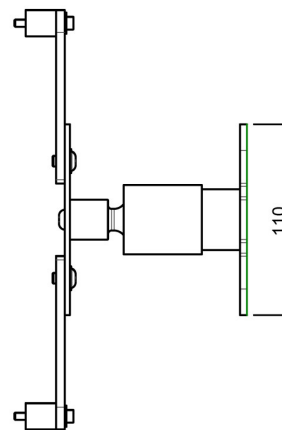

L1: fixed length 130 mm

002.2440 L1, fixed length 13cm, with universal bracket

The SmartMetals ceiling mounts fit virtually any projector and are available in a range of standard lengths. All models, apart from the shortest, can be continuously adjusted in length and include a drop-down protection, ensuring that the inner and outer tube will not part. All universal tube sets include a ball joint that can be adjusted without tools. The universal bracket and your projector can be attached to the ball joint and can be positioned to any direction. The cable duct is easily accessible from the outside and the slotted holes in the ceiling plate make ceiling mounting straightforward.

L1: fixed length 130 mm

Features

Maximum length: 130 mm

Weight: 1.60 kg

Colour: Silver-Grey

Maximum load: 25 kg

Bracket/interface: Included

Type bracket/interface: Universal

Reach bracket/interface: Max. 320 mm Ø

Tilt function: +20° till -20°

Rotation: 360°

Including mounting material for connecting projector (M3, M4, M5, M6)