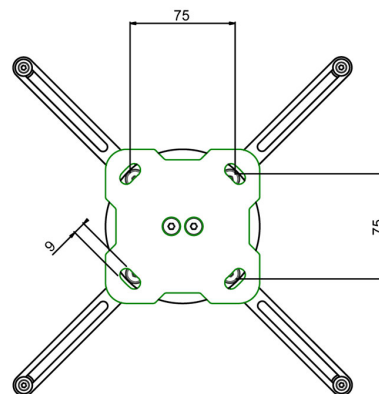

L1: fixed length 130 mm

002.2440 L1, fixed length 13cm, with universal bracket

The SmartMetals ceiling mounts fit virtually any projector and are available in a range of standard lengths. All models, apart from the shortest, can be continuously adjusted in length and include a drop-down protection, ensuring that the inner and outer tube will not part. All universal tube sets include a ball joint that can be adjusted without tools. The universal bracket and your projector can be attached to the ball joint and can be positioned to any direction. The cable duct is easily accessible from the outside and the slotted holes in the ceiling plate make ceiling mounting straightforward.

L1: fixed length 130 mm

Features

Maximum length: 130 mm

Weight: 1.60 kg

Colour: Silver-Grey

Maximum load: 25 kg

Bracket/interface: Included

Type bracket/interface: Universal

Reach bracket/interface: Max. 320 mm Ø

Tilt function: +20° till -20°

Rotation: 360°

Including mounting material for connecting projector (M3, M4, M5, M6)