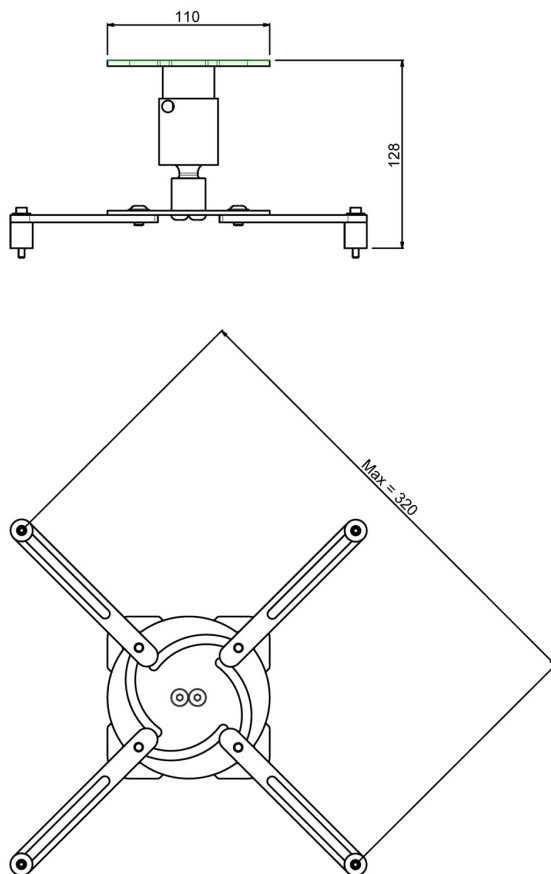

L1: fixed length 130 mm

002.2440 L1, fixed length 13cm, with universal bracket

The SmartMetals ceiling mounts fit virtually any projector and are available in a range of standard lengths. All models, apart from the shortest, can be continuously adjusted in length and include a drop-down protection, ensuring that the inner and outer tube will not part. All universal tube sets include a ball joint that can be adjusted without tools. The universal bracket and your projector can be attached to the ball joint and can be positioned to any direction. The cable duct is easily accessible from the outside and the slotted holes in the ceiling plate make ceiling mounting straightforward.

L1: fixed length 130 mm

Features

Maximum length: 130 mm

Weight: 1.60 kg

Colour: Silver-Grey

Maximum load: 25 kg

Bracket/interface: Included

Type bracket/interface: Universal

Reach bracket/interface: Max. 320 mm Ø

Tilt function: +20° till -20°

Rotation: 360°

Including mounting material for connecting projector (M3, M4, M5, M6)