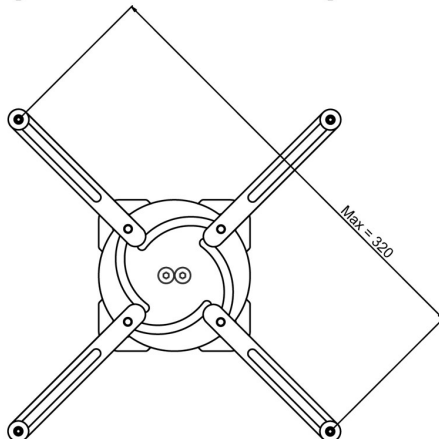

L2: fixed length 280 mm

**002.2445 L2, fixed length 28 cm, with universal bracket**

The SmartMetals ceiling mounts fit virtually any projector and are available in a range of standard lengths. All models, apart from the shortest, can be continuously adjusted in length and include a drop-down protection, ensuring that the inner and outer tube will not part. All universal tube sets include a ball joint that can be adjusted without tools. The universal bracket and your projector can be attached to the ball joint and can be positioned to any direction. The cable duct is easily accessible from the outside and the slotted holes in the ceiling plate make ceiling mounting straightforward.

## Features

**Maximum length:** 280 mm

**Weight:** 1.80 kg

**Colour:** Silver-Grey

**Maximum load:** 25 kg

**Bracket/interface:** Included

**Type bracket/interface:** Universal

**Reach bracket/interface:** Max. 320 mm Ø

**Tilt function:** +20° till -20°

**Rotation:** 360°

**Cable duct:** 20 mm Ø

Including mounting material for connecting projector (M3, M4, M5, M6)