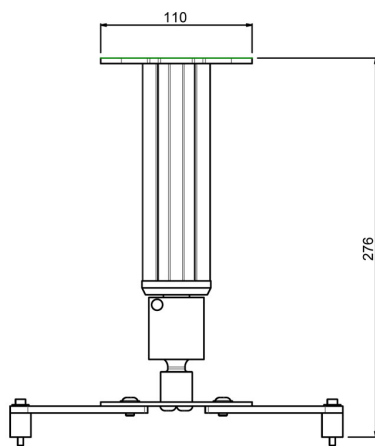

L2: fixed length 280 mm

**002.2445 L2, fixed length 28 cm, with universal bracket**

The SmartMetals ceiling mounts fit virtually any projector and are available in a range of standard lengths. All models, apart from the shortest, can be continuously adjusted in length and include a drop-down protection, ensuring that the inner and outer tube will not part. All universal tube sets include a ball joint that can be adjusted without tools. The universal bracket and your projector can be attached to the ball joint and can be positioned to any direction. The cable duct is easily accessible from the outside and the slotted holes in the ceiling plate make ceiling mounting straightforward.

L2: fixed length 280 mm

## Features

**Maximum length:** 280 mm

**Weight:** 1.80 kg

**Colour:** Silver-Grey

**Maximum load:** 25 kg

**Bracket/interface:** Included

**Type bracket/interface:** Universal

**Reach bracket/interface:** Max. 320 mm Ø

**Tilt function:** +20° till -20°

**Rotation:** 360°

**Cable duct:** 20 mm Ø

Including mounting material for connecting projector (M3, M4, M5, M6)