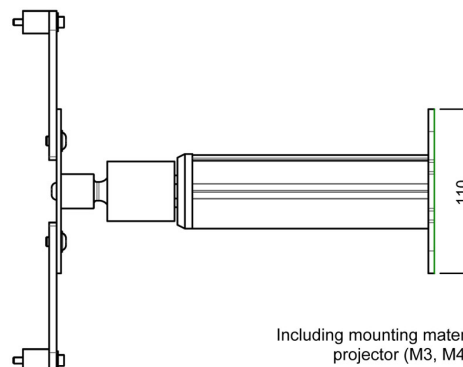

L2: fixed length 280 mm

**002.2445 L2, fixed length 28 cm, with universal bracket**

The SmartMetals ceiling mounts fit virtually any projector and are available in a range of standard lengths. All models, apart from the shortest, can be continuously adjusted in length and include a drop-down protection, ensuring that the inner and outer tube will not part. All universal tube sets include a ball joint that can be adjusted without tools. The universal bracket and your projector can be attached to the ball joint and can be positioned to any direction. The cable duct is easily accessible from the outside and the slotted holes in the ceiling plate make ceiling mounting straightforward.

## Features

**Maximum length:** 280 mm

**Weight:** 1.80 kg

**Colour:** Silver-Grey

**Maximum load:** 25 kg

**Bracket/interface:** Included

**Type bracket/interface:** Universal

**Reach bracket/interface:** Max. 320 mm Ø

**Tilt function:** +20° till -20°

**Rotation:** 360°

**Cable duct:** 20 mm Ø

Including mounting material for connecting projector (M3, M4, M5, M6)