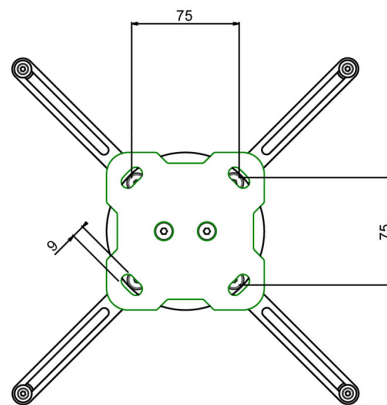

L2: fixed length 280 mm

**002.2445 L2, fixed length 28 cm, with universal bracket**

The SmartMetals ceiling mounts fit virtually any projector and are available in a range of standard lengths. All models, apart from the shortest, can be continuously adjusted in length and include a drop-down protection, ensuring that the inner and outer tube will not part. All universal tube sets include a ball joint that can be adjusted without tools. The universal bracket and your projector can be attached to the ball joint and can be positioned to any direction. The cable duct is easily accessible from the outside and the slotted holes in the ceiling plate make ceiling mounting straightforward.

L2: fixed length 280 mm

## Features

**Maximum length:** 280 mm

**Weight:** 1.80 kg

**Colour:** Silver-Grey

**Maximum load:** 25 kg

**Bracket/interface:** Included

**Type bracket/interface:** Universal

**Reach bracket/interface:** Max. 320 mm Ø

**Tilt function:** +20° till -20°

**Rotation:** 360°

**Cable duct:** 20 mm Ø

Including mounting material for connecting projector (M3, M4, M5, M6)