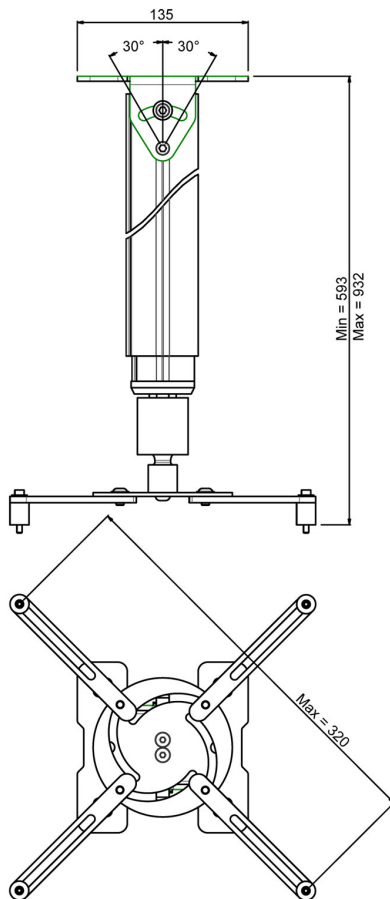

L4: 590 - 930 mm

002.2460 L4, 59 - 93 cm, with universal bracket

The SmartMetals ceiling mounts fit virtually any projector and are available in a range of standard lengths. All models, apart from the shortest, can be continuously adjusted in length and include a drop-down protection, ensuring that the inner and outer tube will not part. All universal tube sets include a ball joint that can be adjusted without tools. The universal bracket and your projector can be attached to the ball joint and can be positioned to any direction. The cable duct is easily accessible from the outside and the slotted holes in the ceiling plate make ceiling mounting straightforward.

L4: 590 - 930 mm

Features

Minimal length: 590 mm
Maximum length: 930 mm
Weight: 3.35 kg
Colour: Silver-Grey
Maximum load: 25 kg
Height adjustment : Manual

Bracket/interface: Included
Type bracket/interface: Universal
Reach bracket/interface: Max. 320 mm Ø
Tilt function: +20° till -20°
Rotation: 360°
Ceiling tilt function: +30° till -30°
Cable duct: 20 mm Ø

Including mounting material for connecting projector (M3, M4, M5, M6)