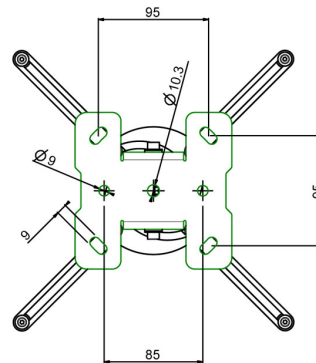

L4: 590 - 930 mm

002.2460 L4, 59 - 93 cm, with universal bracket

The SmartMetals ceiling mounts fit virtually any projector and are available in a range of standard lengths. All models, apart from the shortest, can be continuously adjusted in length and include a drop-down protection, ensuring that the inner and outer tube will not part. All universal tube sets include a ball joint that can be adjusted without tools. The universal bracket and your projector can be attached to the ball joint and can be positioned to any direction. The cable duct is easily accessible from the outside and the slotted holes in the ceiling plate make ceiling mounting straightforward.

L4: 590 - 930 mm

Features

Minimal length: 590 mm
Maximum length: 930 mm
Weight: 3.35 kg
Colour: Silver-Grey
Maximum load: 25 kg
Height adjustment : Manual

Bracket/interface: Included
Type bracket/interface: Universal
Reach bracket/interface: Max. 320 mm Ø
Tilt function: +20° till -20°
Rotation: 360°
Ceiling tilt function: +30° till -30°
Cable duct: 20 mm Ø

Including mounting material for connecting projector (M3, M4, M5, M6)