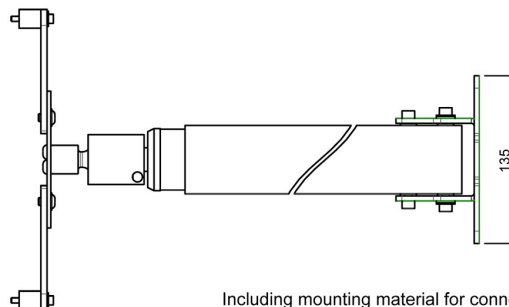

L4: 590 - 930 mm

002.2460 L4, 59 - 93 cm, with universal bracket

The SmartMetals ceiling mounts fit virtually any projector and are available in a range of standard lengths. All models, apart from the shortest, can be continuously adjusted in length and include a drop-down protection, ensuring that the inner and outer tube will not part. All universal tube sets include a ball joint that can be adjusted without tools. The universal bracket and your projector can be attached to the ball joint and can be positioned to any direction. The cable duct is easily accessible from the outside and the slotted holes in the ceiling plate make ceiling mounting straightforward.

L4: 590 - 930 mm

Features

Minimal length: 590 mm
Maximum length: 930 mm
Weight: 3.35 kg
Colour: Silver-Grey
Maximum load: 25 kg
Height adjustment : Manual

Bracket/interface: Included
Type bracket/interface: Universal
Reach bracket/interface: Max. 320 mm Ø
Tilt function: +20° till -20°
Rotation: 360°
Ceiling tilt function: +30° till -30°
Cable duct: 20 mm Ø

Including mounting material for connecting projector (M3, M4, M5, M6)