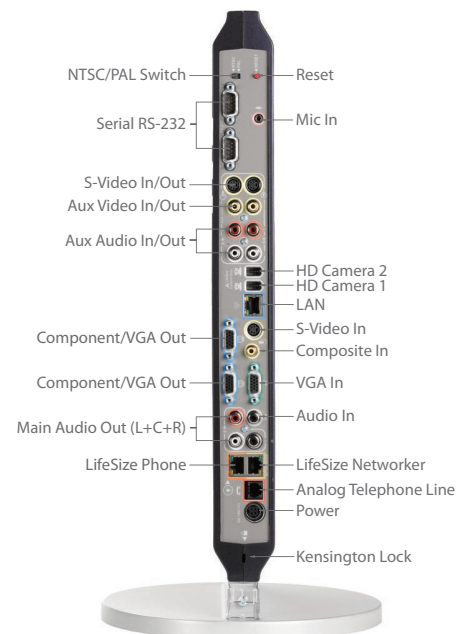

Embedded HD Multipoint Control Unit

6-way HD CP multipoint conference with up to 4 visible
participants
6-way HD VAS multipoint conference
Transcoding support
Virtual Multiway allows participant viewing control
(patent pending)
H.239 multipoint support shared from any participant
Disable multipoint option

System Management

Out of box setup via web interface and management tool
SNMP
2 x DB-9 RS-232 ports configurable as control
Backup and Restore capability
JPEG snapshots through web interface

Power

AC Voltage 100-240V, 50-60 Hz, 2.5A via external
power supply

Environmental Data

Operating temperature: 0 C (32 F) to 35 C (95 F)
Operating Humidity: 15% to 85%, non-condensing
Storage temperature: -20 C (-4 F) to 60 C (140 F)
Storage humidity: 10% to 90%, non-condensing

Codec Dimensions

Width: 436.99mm (17.2")
Depth: 197mm (7.76")
Height: 47.2mm (1.86")
Weight: 2.52Kg (5.56 lbs)

Regulatory Model Number

LifeSize Room = LFZ-001

For additional information: www.lifesize.com/support

Information contained in this document is preliminary and subject to change without notice. LifeSize is a registered trademark or trademark of LifeSize Communications in the U.S. and other countries. © Copyright 2009. All rights reserved. April 2009.

CK Business Center
2, rue Léon Laval
Z.A. Am Bann
L-3372 Leudelange
Tél : +352 26 380-1 Fax : 26 380-380

www.ck-online.lu www.konicaminolta.lu
audiovisuel@ck-online.lu