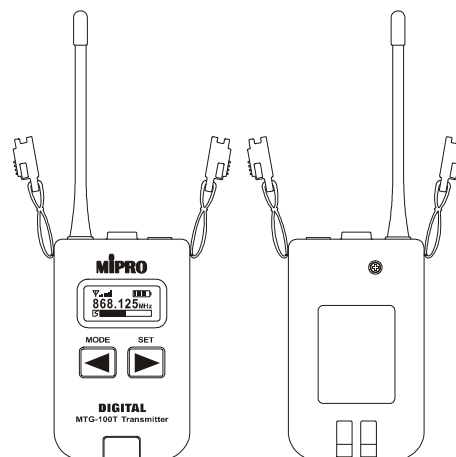

Key Features

- Built-in rechargeable lithium battery for long time continuous use.
- PC controllable Channel-Lock to prevent accidental change.
- Convenient 4, 12 or 28-slot storage and charger carry case for easy charging, storage and manage inventory.
- Ethernet interface allows system setting and management.
- Operates on user license-free ISM bands: EU 863 – 865 MHz and USA 926 – 928 MHz.
- Up to 100 m (330 ft) line-of-sight reception range.
- Interference-free from Bluetooth, Wi-Fi and 2.4 GHz wireless transmission.
- Digital technology enables secure audio transmission, preventing unauthorized listening.
- Digital technology ensures crystal-clear audio quality and listeners have the best tour experience.
- Industry's only true diversity technology for exceptional reception quality.
- Durable, ultra-lightweight and pocket-sized portable receiver and transmitter. Incredibly easy to set-up and use.
- Industry's only auto shut-off timer for saving power consumption to extend the operation time.
- Backlit LCD screen displays all relevant parameters.