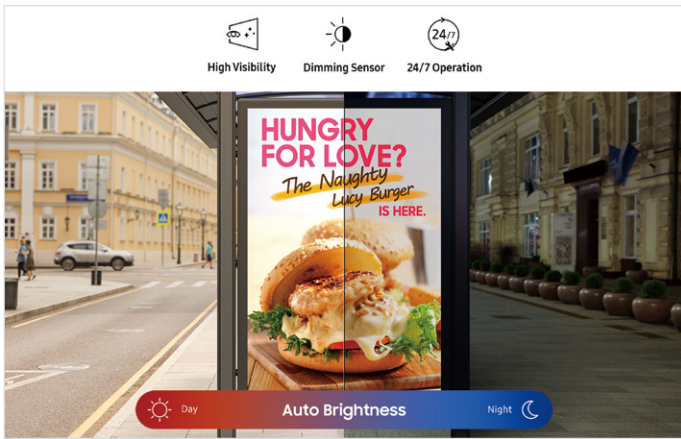

Why Samsung OHN series?

Samsung's OHN series displays were designed for excellent visibility and dependability for outdoor use at bus stops and roadsides. With a high-brightness 3,000nit screen and a built-in dimming sensor, content can be clearly presented, day or night. The OHN series can endure extensive outdoor impact with the Magic Protection Glass and is weatherproof through IP56-rated protection. Combined with a built-in media player, users can manage the display and the content efficiently without needing additional equipment. In addition, the OHN-D series has a double-sided screen and allows users to open the display effortlessly for repair and upkeep with easy access design.

High visibility

Easy content management

High durability

Easy maintenance

Key features

Unsurpassable visibility day and night

The OHN series allows for exceptional, consistent content delivery with 3,000nit brightness and 24/7 performance. With a built-in dimming sensor, the display automatically adjusts the brightness based on the external lighting environment, saving display operating expenses and power consumption.

Easy-to-use management software

The embedded MagicINFO Player S6, backed by the powerful TIZEN operating system, boosts the display's overall performance, allows for painless content management and ensures seamless transition and playback.

A double-sided screen with slim depth

The OHN-D series has two screens to highlight brilliant content and graphics on each side. With 3,000nit brightness on both sides of the display, users can double their marketing in one location with vibrant content. Its slim design is ideal for a bus shelter or street billboards.