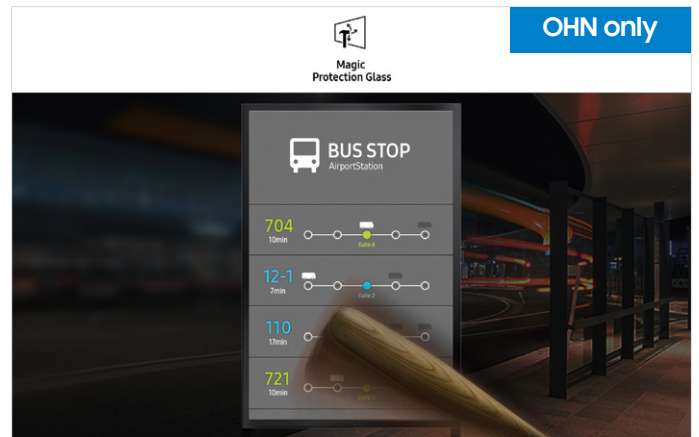

Built strong to endure impacts

The OHN series provides advanced safety through tempered Magic Protection Glass. It features durability that is IK10-rated, further proving its robust level of strength that can endure physical impact.