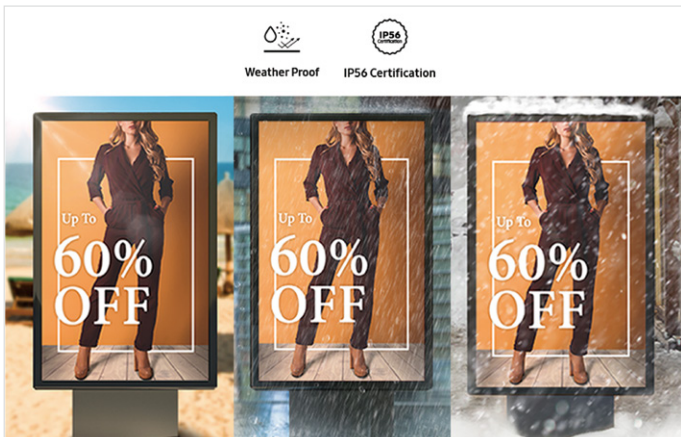

Highlights

- 85" large-sized digital displays optimized for outdoor usage
- Excellent visibility under direct sunlight through 3,000 nit high brightness
- Optimal durability with IP56-rated displays and IK10-rated Magic Protection Glass
- Advanced content management via MagicINFO S6 Player powered by TIZEN

High visibility

Easy content management

High durability

Easy maintenance

Key features

Unsurpassable visibility day and night

The OHN series allows for exceptional, consistent content delivery with 3,000nit brightness and 24/7 performance. With a built-in dimming sensor, the display automatically adjusts the brightness based on the external lighting environment, saving display operating expenses and power consumption.

Easy-to-use management software

The embedded MagicINFO Player S6, backed by the powerful TIZEN operating system, boosts the display's overall performance, allows for painless content management and ensures seamless transition and playback.

A double-sided screen with slim depth

The OHN-D series has two screens to highlight brilliant content and graphics on each side. With 3,000nit brightness on both sides of the display, users can double their marketing in one location with vibrant content. Its slim design is ideal for a bus shelter or street billboards.